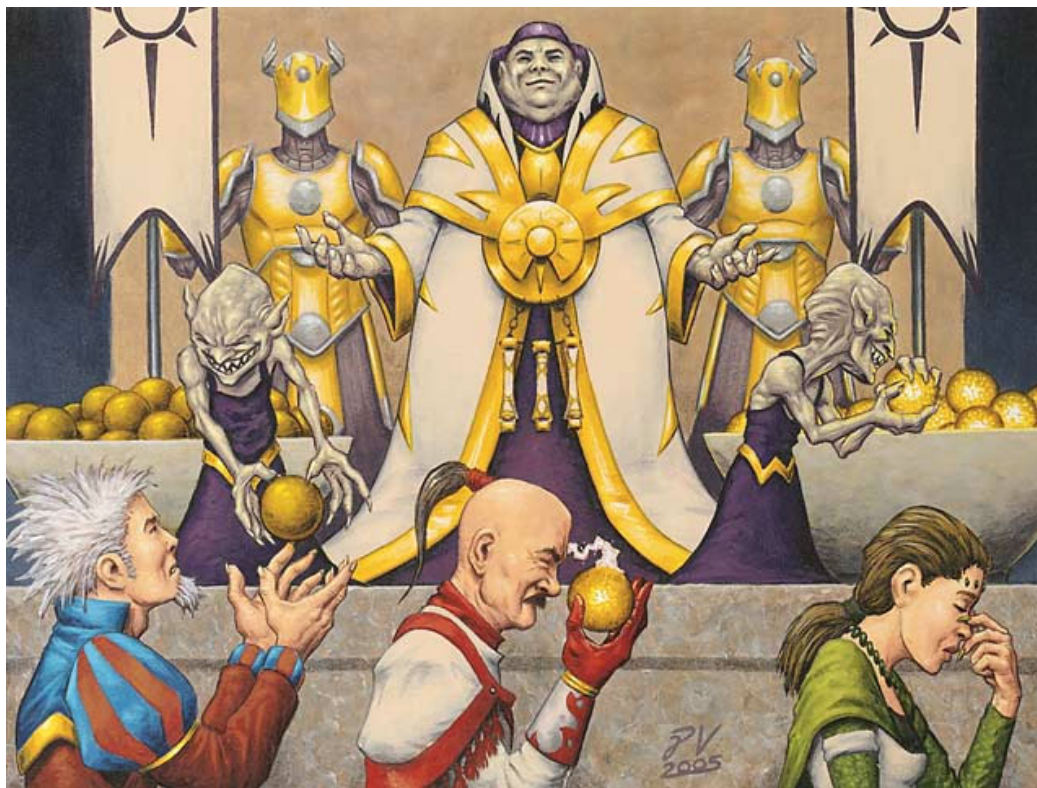

Home > Games > Magic > Magicthegathering.com > Magic Arcana

The Orzhov Soldier

Magic Arcana
Thursday, March 23, 2006

Like any organization of hierarchical power, the Orzhov Syndicate has its enforcers. These Orzhov soldiers are there as a show of force as much as for actual face-pounding -- a symbol of the Orzhov's everpresent rule.

As you can see in the style guide image to the right (concept illustration by D. Alexander Gregory), the typical Orzhov soldier has dark and light elements in its armor, and a stylized sun symbol to reflect the Orzhov signet.

There are several cards in *Guildpact* that show this typical Orzhov enforcer style in the art. Check it out:

PRODUCTS

MAGIC ONLINE

MESSAGE BOARDS

Magic General Forum
magicthegathering.com Forum

RULES

Conjurer's Ban art by Pete Venters